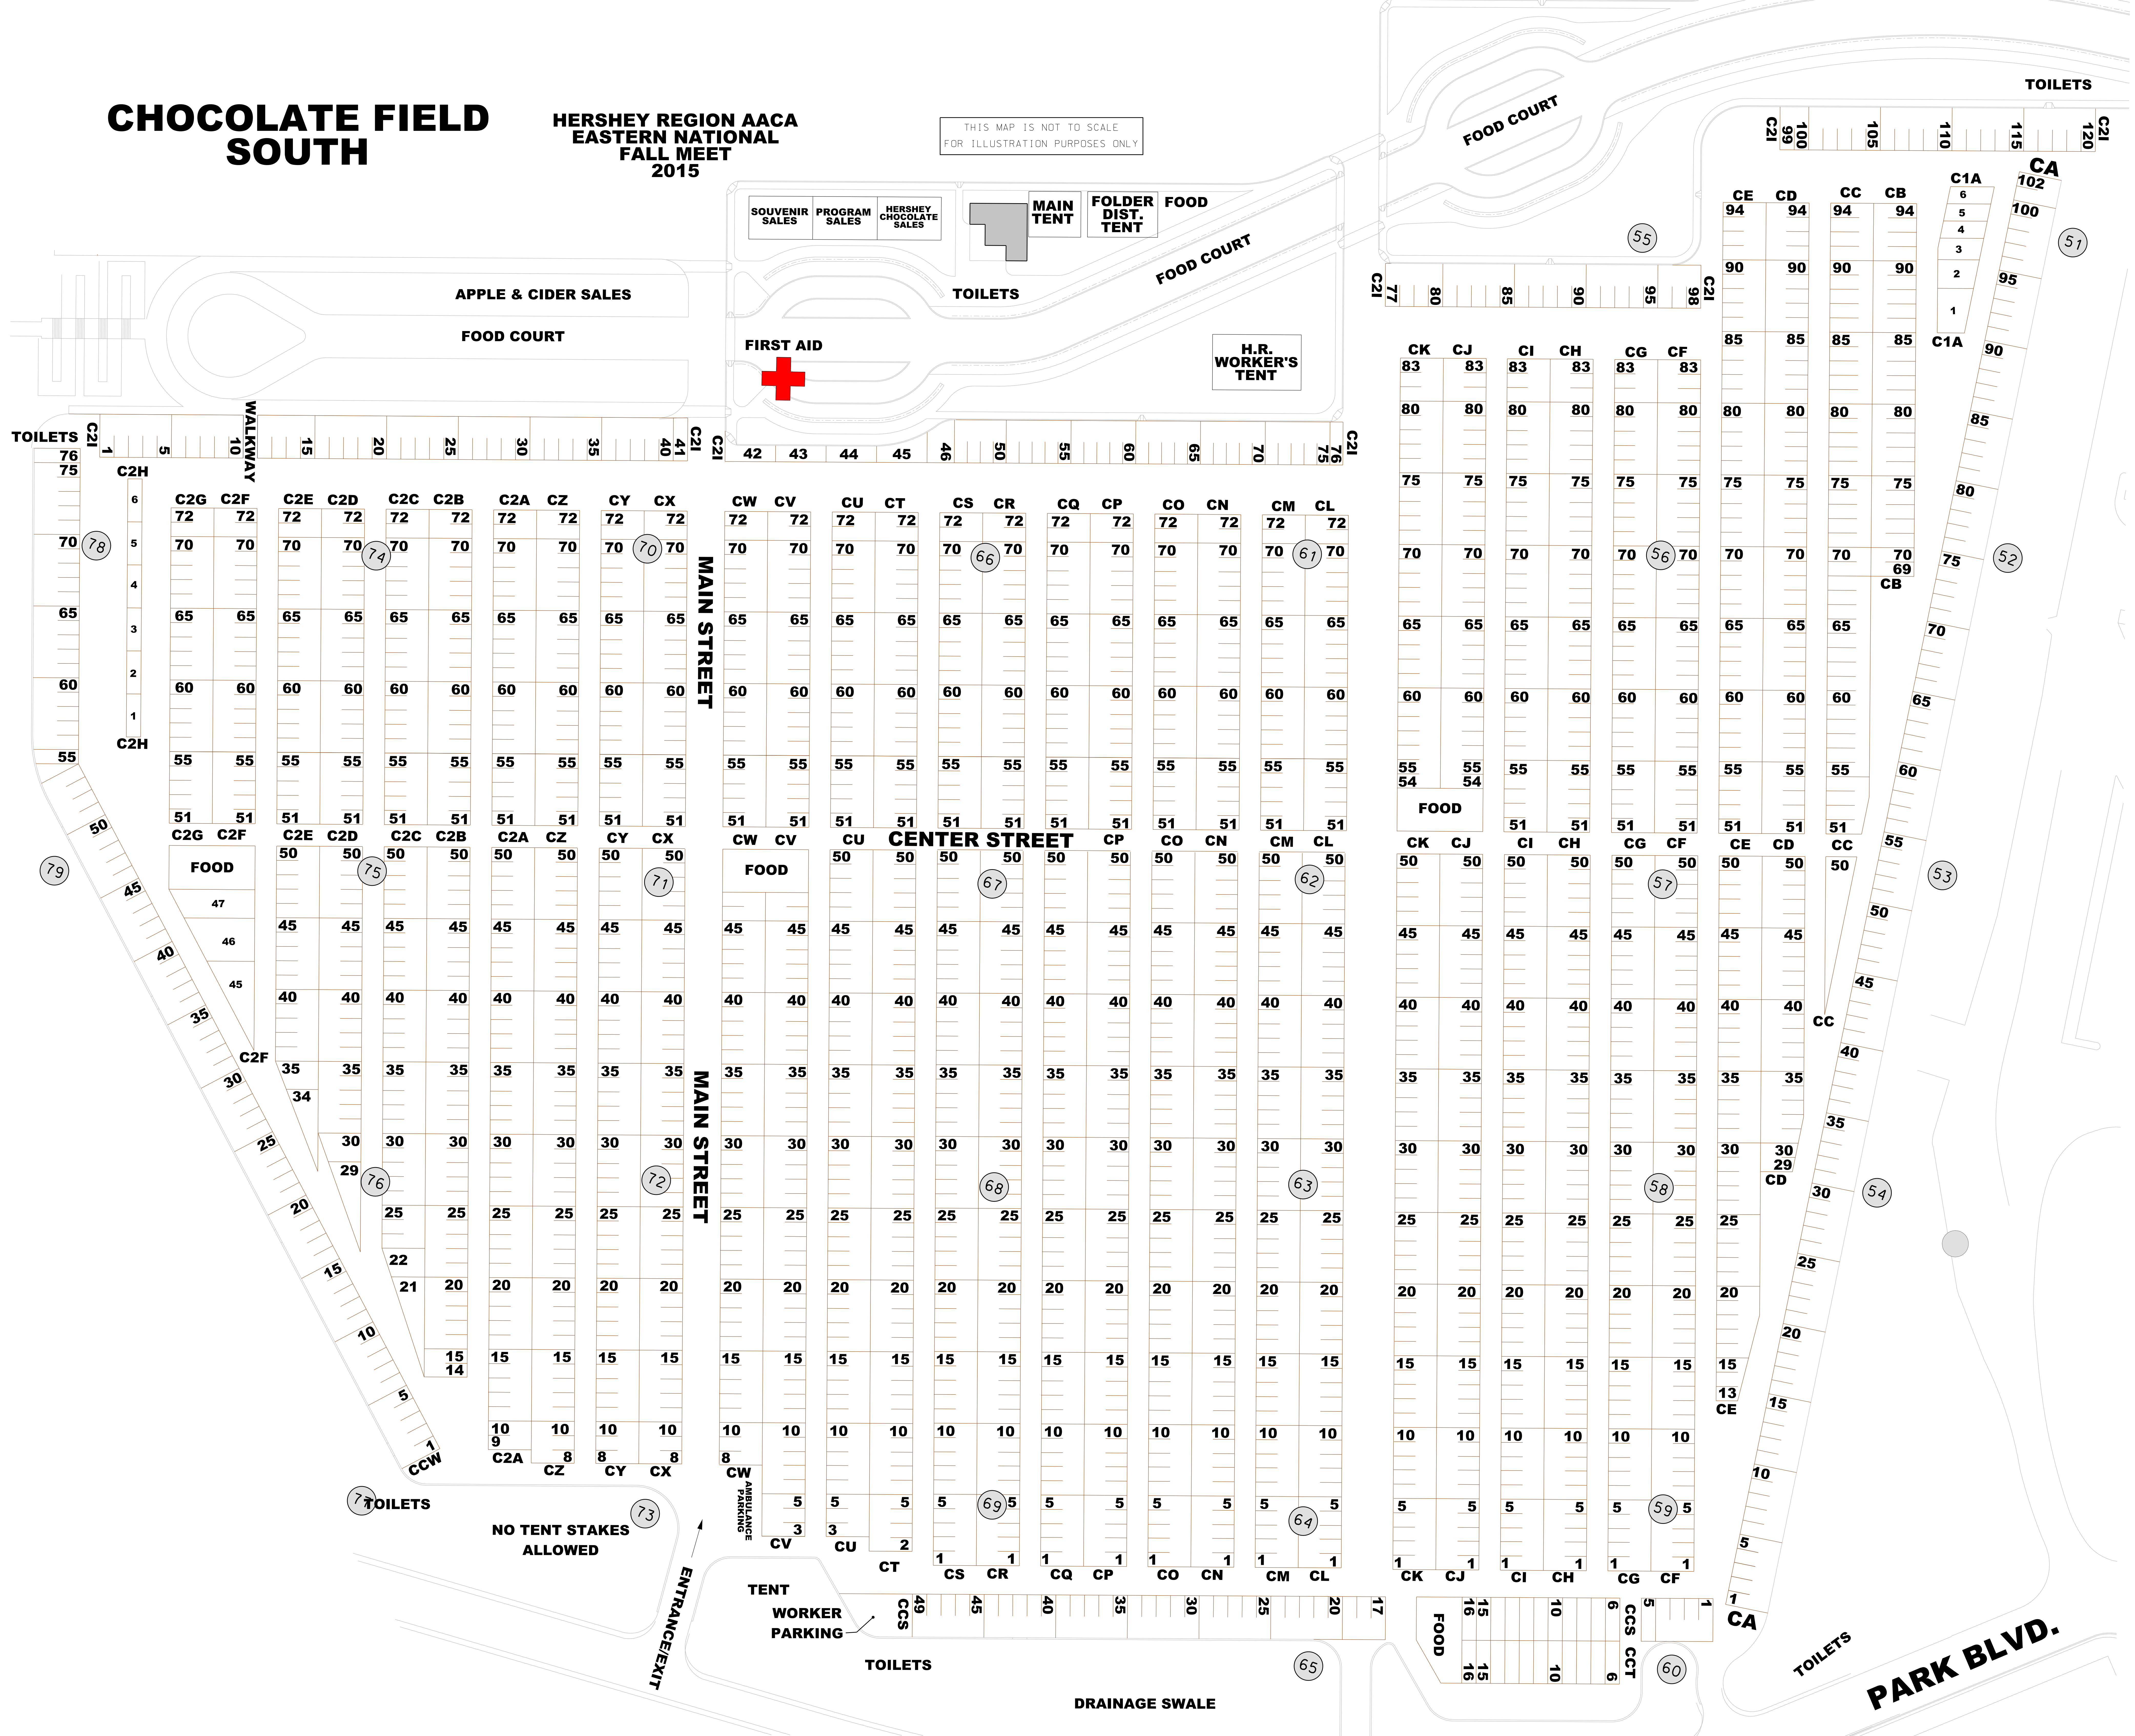

CHOCOLATE FIELD SOUTH

HERSHEY REGION AACA
EASTERN NATIONAL
FALL MEET
2015

THIS MAP IS NOT TO SCALE
FOR ILLUSTRATION PURPOSES ONLY

PARK BLVD.

NO TENT STAKES
ALLOWED

ENTRANCE/EXIT

TENT
WORKER
PARKING

TOILETS

DRAINAGE SWALE

PARK BLVD.